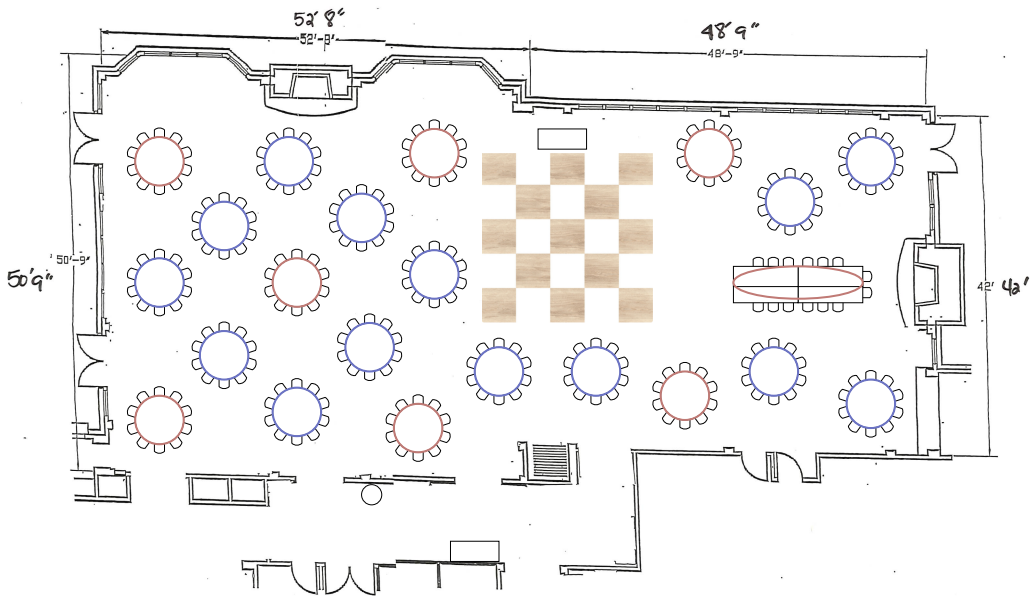

SEATING CHART
48" round
(2) 77" linens