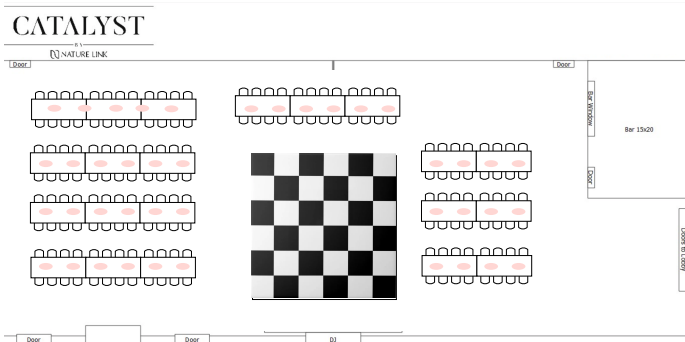

# CATALYST

NATURE LINK

42 meadows

- ★ ★ purple + green spots are ideal for dessert, coffee, late night snack
- ★ ★ pink + red spots are ideal for black console table