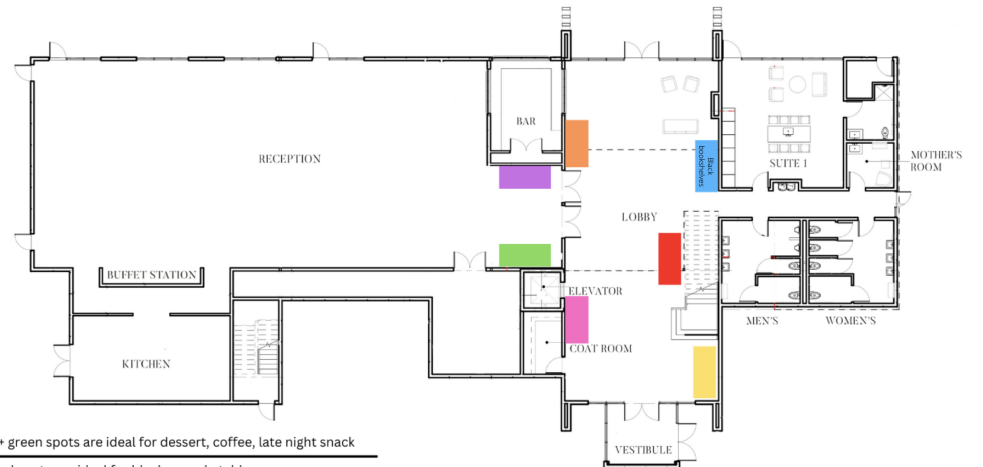

# CATALYST

NATURE LINK

42 meadows

- ★ ★ purple + green spots are ideal for dessert, coffee, late night snack
- ★ ★ pink + red spots are ideal for black console table