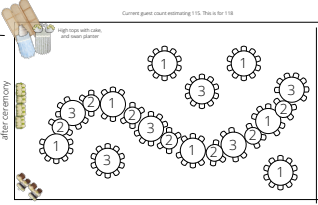

Hightop Centerpieces

Centerpieces

Table Chargers

Guest Table Linens

Hightop Linens

Stripe Linen Overlay for 13 Hightops

Stripe Linen Overlay for 2 Hightops (topper part is pre-made, just need to add overlay underneath)

Guest Table 1's:
132 inch: 7 Light Blue

Guest Table 2's:
120 inch: 7 Green

Guest Table 3's:
132 inch: 6 Dark Blue

Move ceremony flowers inside after ceremony

Move ceremony flowers inside after ceremony

Dessert Table Linen