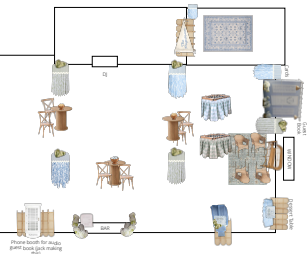

Hightop Centerpieces

Centerpieces

Table Chargers

Guest Table Linens

Hightop Linens

Stripe Linen Overlay for 13 Hightops

Stripe Linen Overlay for 2 Hightops (topper part is pre-made, just need to add overlay underneath)

Guest Table 1's:
132 inch: 7 Light Blue

Guest Table 2's:
120 inch: 7 Green

Guest Table 3's:
132 inch: 6 Dark Blue

Move ceremony flowers inside after ceremony

Move ceremony flowers inside after ceremony

Dessert Table Linen

Railing Overlay

Dessert Table Overlay