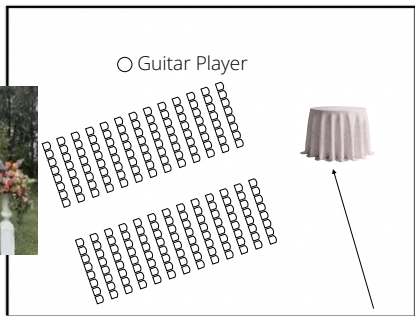

Guest Tables:
18 Round Tables

Head Table:
1 6ft
2 8fts

4X TALL HARLO STANDS

8X LOW LUSH COMPOTES

8X BRIGHT CANDLES

THE WILLOWS

2 FLORAL PILLARS

○ Guitar Player

NELSONS ICE CREAM

BAR

HISTORIC BARN

○ Guitar Player

BLUSH

CEREMONY WELCOME DRINKS
- 72 inch round table
- Floral arrangement
- Cocktails tbd