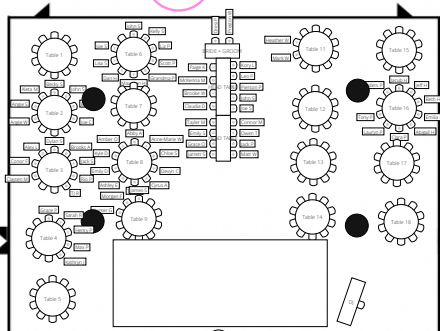

Guest Tables:
18 Round Tables

Head Table:
1 6ft
2 8fts

4X TALL HARLO STANDS

8X LOW LUSH COMPOTES

8X BRIGHT CANDLES

THE WILLOWS

2 FLORAL PILLARS

○ Guitar Player

NELSONS ICE CREAM

BAR

HISTORIC BARN

○ Guitar Player

BLUSH

CEREMONY WELCOME DRINKS
- 72 inch round table
- Floral arrangement
- Cocktails tbd